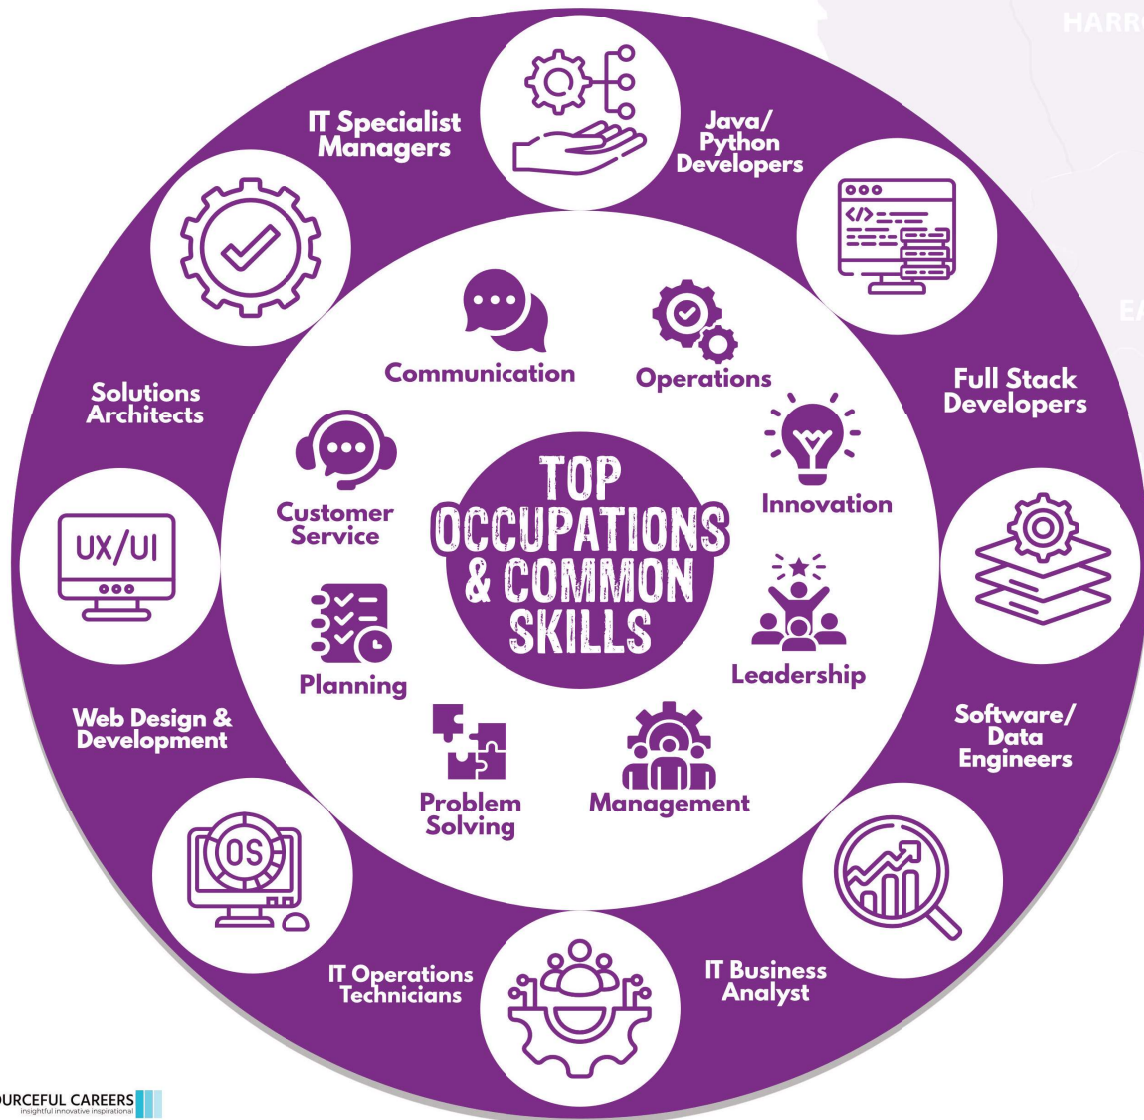

# LABOUR MARKET INFORMATION LONDON DIGITAL

AVERAGE ADVERTISED SALARY

**£58,711**

NUMBER OF EMPLOYERS

**41,602**

**9%** of London's workforce are employed in this sector

supported by the London Careers Hubs

THE CAREERS & ENTERPRISE COMPANY