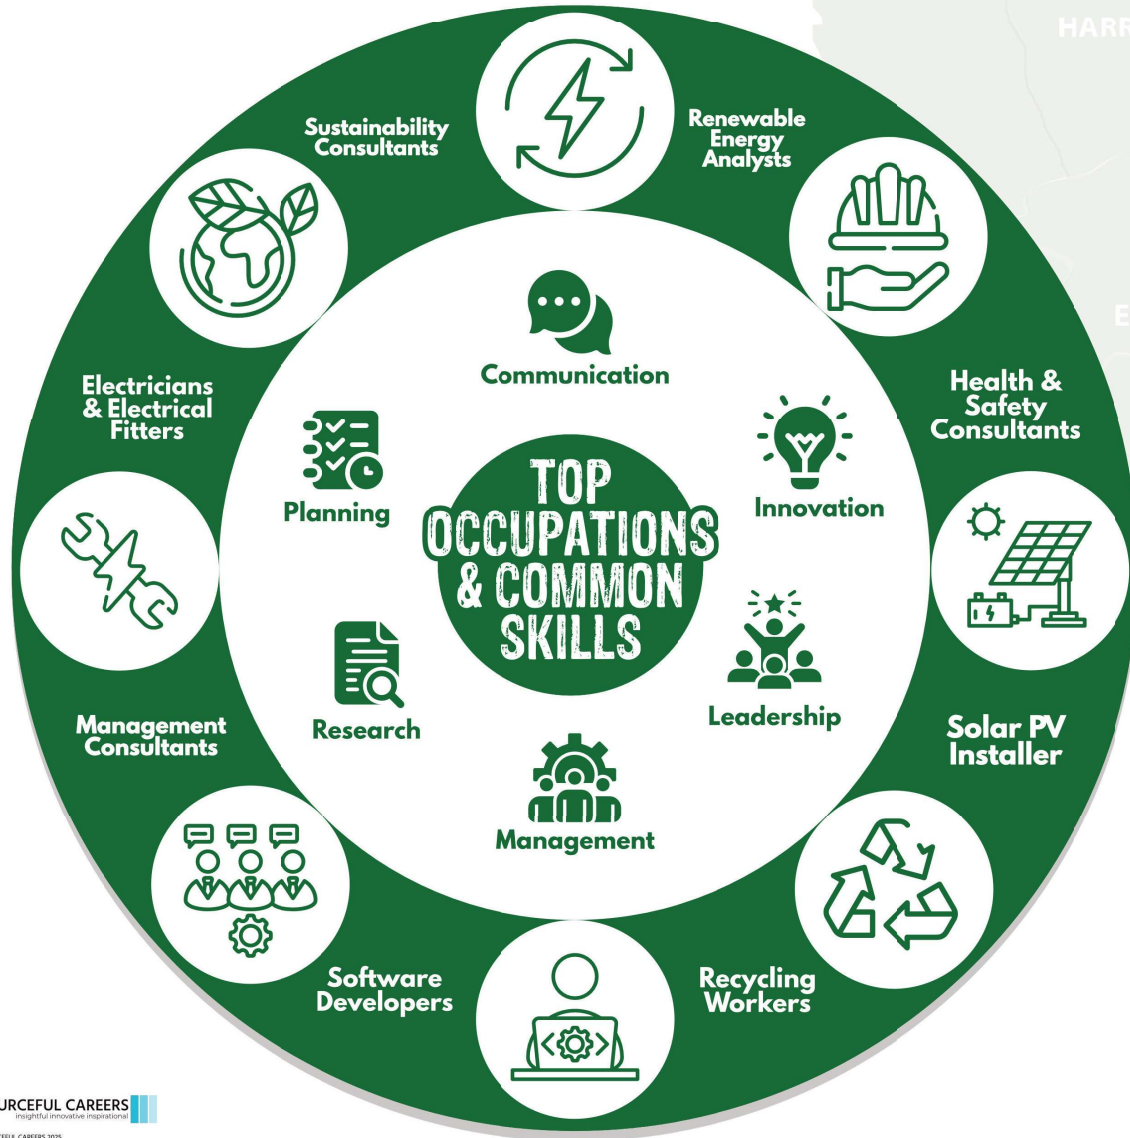

# LABOUR MARKET INFORMATION LONDON GREEN

AVERAGE ADVERTISED SALARY

**£45,300**

NUMBER OF EMPLOYERS

**14,100**

**5%** of London's workforce are employed in this sector

supported by the London Careers Hubs

SUPPORTED BY  
**MAYOR OF LONDON**