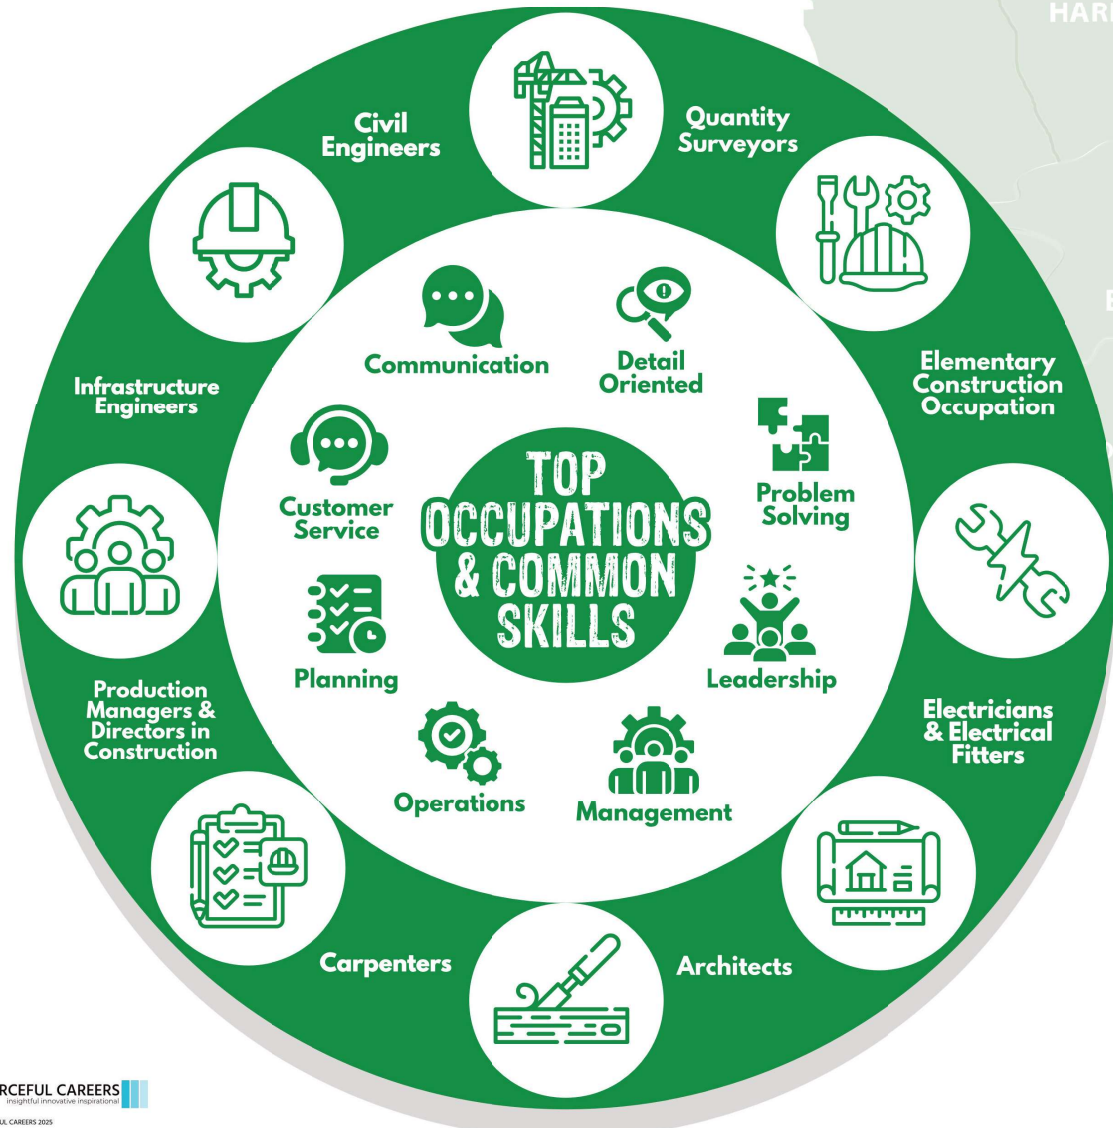

CONSTRUCTION

AVERAGE ADVERTISED SALARY
£47,582

NUMBER OF EMPLOYERS
77,435

5% of London's workforce are employed in this sector

supported by the London Careers Hubs

THE CAREERS & ENTERPRISE COMPANY

SUPPORTED BY MAYOR OF LONDON